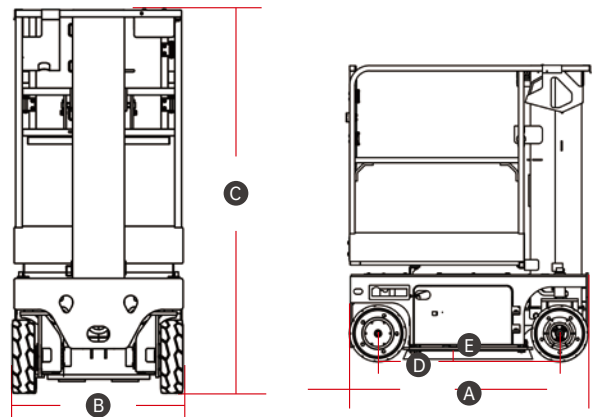

LGMG Vertical Mast Lifts

SPECIFICATIONS

MODELS	M0407TE (M1230TE)	
Measurements	Metric	Imperial
Working Height Max.	5.7m	18'8"
Platform Height(Raised)	3.7m	12'2"
Platform Size	1.33x0.75m	52"x30"
A Overall Length	1.39m	4'7"
B Overall Width	0.76m	2'6"
C Overall Height (Stowed)	1.69m	5'6"
D Wheelbase	1.04m	3'5"
E Ground Clearance (Stowed)	72mm	3"

PRODUCTIVITY

Max. Platform Occupants	1(in) / 0(out)	
Platform Capacity	230kg	507 lbs
Drive Mode	Front wheels drive	
Drive Speed (Stowed)	4km/h	2.5mph
Drive Speed (Rised)	0.6km/h	0.37mph
Gradeability	25%	25%
Tire Size	323x100mm	13"x4"

POWER

Power Source	24V 145Ah	

WEIGHT

Machine Weight (CE)	780kg	1720 lbs

STANDARD FEATURES

Proportional control	Emergency stop device
Horn/Hour meter	Manual brake release
Double swing gate	Charging protection system
Emergency descent	Descent alarm with flashing beacon
Pothole guard	Front wheel brake
Full-height drive	Front wheel steering, front wheel drive
Tilt alarm	Telematics connector
Platform tool box	Solid non-marking tires

OPTIONAL

AC power to platform	Biodegradable hydraulic oil
Telematics	

Please contact LGMG or a local dealer for more details.

LGMG reserves the right to change technical data without prior notice. All photos and pictures in this brochure are for promotional purposes only.

This brochure comes into effect in May, 2023.

LINGONG HEAVY MACHINERY CO., LTD.

Address: No. 2676, Kejia Road, Jinan, Shandong, China

Email: sales@lmgm.com.cn Tel: +86 531 6787 9283

LGMG Europe B.V.

Address: Donker Duyvisweg 301, 3316 BL Dordrecht, The Netherlands

Email: sales@lmgmeurope.com Tel: +31 850 642 777

LGMG North America Inc.

Address: 4105 Live Oak Drive, Suite 100, The Colony, Texas 75056 United States

Email: sales@lmgmna.com Tel: +1 833 288 5464

www.lmgmlifts.com

LGMG
RELIABILITY IN ACTION