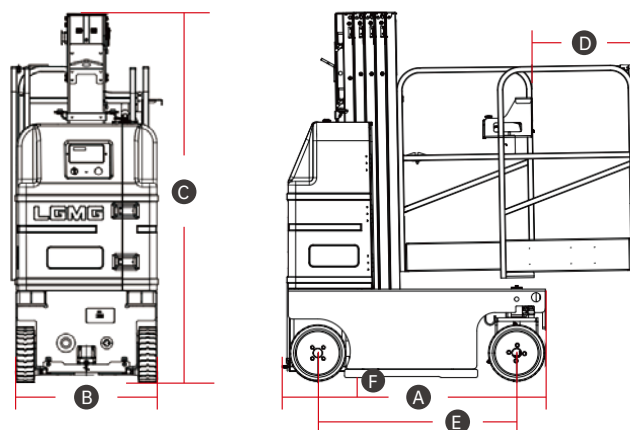

LGMG VERTICAL MAST LIFTS

SPECIFICATIONS

MODELS	M2030SE	
Measurements	Imperial	Metric
Working Height Max.	26'3"/22'4" (in / out)	8m/6.8m (in / out)
Platform Height(Raised)	19'8"/15'9" (in / out)	6m/4.8m (in / out)
Platform Size	28"x30"	0.7x0.75m
Ⓐ Overall Length	4'7"	1.4m
Ⓑ Overall Width	2'6"	0.76m
Ⓒ Overall Height (Stowed)	6'6"	1.99m
Ⓓ Extension Deck	1'8"	0.5m
Ⓔ Wheelbase	3'6"	1.07m
Ⓕ Ground Clearance (Stowed)	2"	55mm
PRODUCTIVITY		
Max. Platform Occupants	1(in) / 1(out)	
Platform Capacity	352 lbs	160kg
Platform Capacity - Extension	352 lbs	160kg
Drive Mode	Front wheels Drive	
Brakes	Front-wheels Brake	
Drive Speed (Stowed)	1.9mph	3km/h
Drive Speed (Rised)	0.5mph	0.8km/h
Gradeability	25%	25%
Tire Size	12"x4"	305x100mm
Ground Pressure, Tyres	123.3 psi	850 kPa
POWER		
Power Source	24V (2x12V),100Ah,AGM	
HYDRAULIC SYSTEM		
Hydraulic Oil Capacity	1.3gal	5gal
WEIGHT		
Machine Weight	2,579 lbs	1,170kg

STANDARD FEATURES

Proportional control	Emergency stop device
Horn/Hour meter	Manual brake release
Bottom oil tray	Charging protection system
Emergency descent	Descent alarm with flashing beacon
Pothole guard	Front wheel brake
Full-height drive	Front wheel steering, front wheel drive
Tilt alarm	Telematics connector
Platform tool box	Solid non-marking tires

OPTIONAL

AC power to platform	Biodegradable hydraulic oil
Telematics